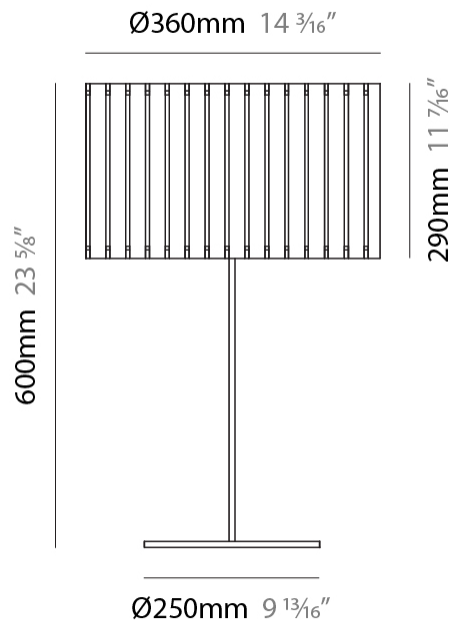

LUZ OCULTA WOOD PORTABLE

D54036-

base number   Finish Options   Finish Options

1. To build a product code in our configurator select the specify button on the base model # product page
2. To build a manual product code on this datasheet choose from the options listed below in blue font and add the suffix to the base model #

GENERAL

Series: Luz Oculta
Subseries: Luz Oculta Wood
Brand: Fambuena
Division: Design
Mounting Type: Portable
Mounting Location: Table
Subcategory: Table

PHYSICAL

Shape: Cylinder
Diameter (mm): 360
Diameter (in): 14 ³/₁₆
Height (mm): 600
Height (in): 23 ⁵/₈
Light Distribution: Direct / Indirect
Fixture Finish: [DOW](#) / [NAT](#)
Holder Finish: BRA / BRZ
Fixture Material: Metal / Wood
Upon Request: Bolt Down

ELECTRICAL

Number of Lamps: 1
Lamp Type: LED Retrofit
Lamp Shape: A19
Bulb Included: Bulb Not Included
Max. Wattage Per Lamp (W): 7
Lamp Base: E26
Input Voltage (V): 120
Upon Request: 277Vac / GU24

LED

OPTICAL

RATINGS AND CERTIFICATIONS

Certified By: CSA Certified to UL and CSA Standards
IP rating: IP20