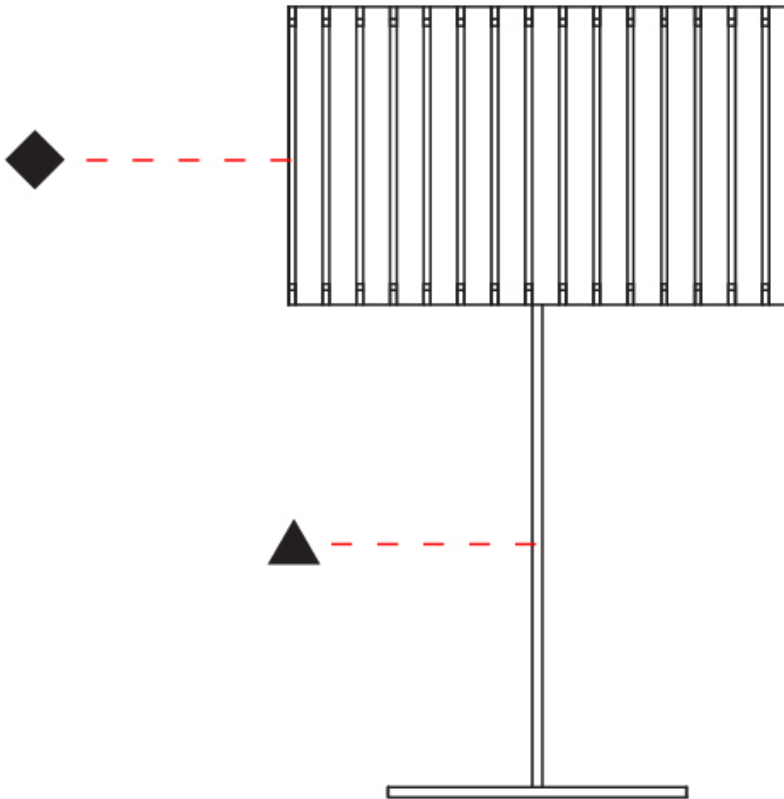

LUZ OCULTA WOOD PORTABLE

D54036-

PROJECT _____

TYPE _____

SPECIFIER _____

QUANTITY _____

DATE _____

D