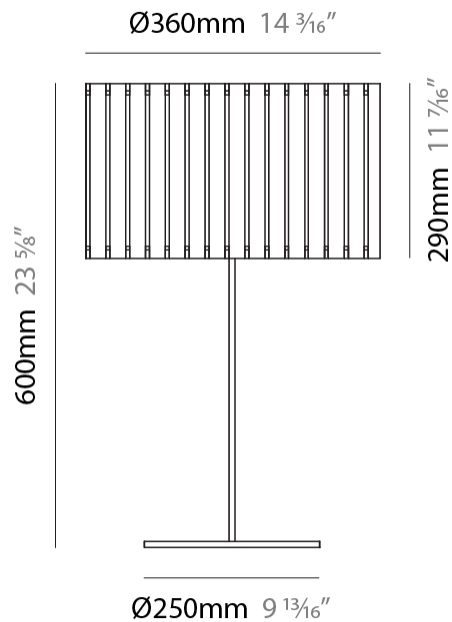

LUZ OCULTA WOOD PORTABLE

D54036- -

base number   Finish Options   Finish Options

1. To build a product code in our configurator select the specify button on the base model # product page
2. To build a manual product code on this datasheet choose from the options listed below in blue font and add the suffix to the base model #

GENERAL

Series: Luz Oculta
Subseries: Luz Oculta Wood
Brand: Fambuena
Division: Design
Mounting Type: Portable
Mounting Location: Table
Subcategory: Table

PHYSICAL

Shape: Cylinder
Diameter (mm): 360
Diameter (in): 14 ³/₁₆
Height (mm): 600
Height (in): 23 ⁵/₈
Light Distribution: Direct / Indirect
Fixture Finish: [DOW / NAT](#)
Holder Finish: BRA / BRZ
Fixture Material: Metal / Wood
Upon Request: Bolt Down

ELECTRICAL

Number of Lamps: 1
Lamp Type: LED Retrofit
Lamp Shape: A19
Bulb Included: Bulb Not Included
Max. Wattage Per Lamp (W): 7
Lamp Base: E26
Input Voltage (V): 120
Upon Request: 277Vac / GU24

LED

OPTICAL

RATINGS AND CERTIFICATIONS

Certified By: CSA Certified to UL and CSA Standards
IP rating: IP20